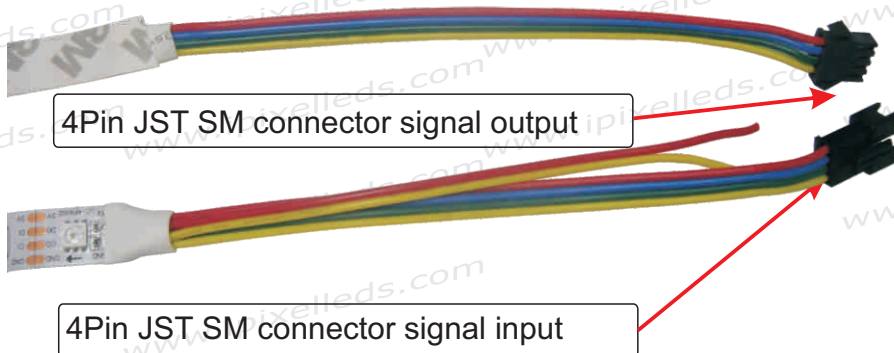

### Features and Benefits:

- Control IC included, supporting numerous Color-change effects;
- Pcontrol by SD controller,Arduino,DMX512,Artnet
- Flexible PCB 5V low voltage input;
- PCB Color: White & Black available for choose
- Absolutely addressable ,each IC built inside RGB LED
- 5M per roll, Customer's size available also
- The non-waterproof version strip attached white color 3M tape on back side of strip we recommend you put extra silicon to seal the strip avoid strip fall off each LED cut-able

## Technical Parameters:

Light source	Epistar 5050 SMD LEDs
Beam angle	140 deg.
Operating voltage	DC5V
Consumption watts per 60 LEDs/M	14(max)W
Pixel pitch (mm)	P16.6mm
Pixel resolution (Dot/m <sup>2</sup> )	3600
Entire piece LED quantity	60 pcs
Printed circuit board thickness	0.25mm
Operation Temperature	-40°C-40°C
Storage Temperature	-10°C-50°C

## Technical Parameter

Part Number	Emmiting	LED	Voltage	IC	Current	MCD per	IP
	Color	Quantity	(V)		(A/1m)	1m/60LED	
S60102	RGB	60/1M	5	APA102/SK9822	2.88A	R:24000/G:42000	Non-waterproof
S60102-W	RGB	60/1M	5	APA102/SK9822	2.88A	B:11400	Silicon Tube

There is a Arrow following each LED on PCB, it's means the signal transmit direction

Add: A2 Building Ming Jin hai Industrial Park,Zhou shi Rd ,Shiyan,Baoan,Shenzhen,China. 518108

Tel: 0086-755-85257929 Fax:0086-755-85257929 Web:[www.ipixelleds.com](http://www.ipixelleds.com)