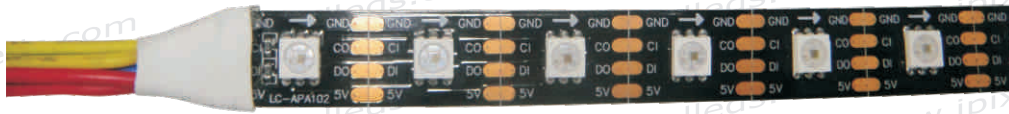

## SK9822/APA102--Addressable LED Strip 1 Meter with 60pcs LEDs

### Features and Benefits:

- Control IC included, supporting numerous Color-change effects;
- Pcontrol by SD controller,Arduino,DMX512,Artnet
- Flexible PCB 5V low voltage input;
- PCB Color: White & Black available for choose
- Absolutely addressable ,each IC built inside RGB LED
- 5M per roll, Customer's size available also
- The non-waterproof version strip attached white color 3M tape on back side of strip we recommend you put extra silicon to seal the strip avoid strip fall off each LED cut-able

## Technical Parameters:

Light source	Epistar 5050 SMD LEDs
Beam angle	140 deg.
Operating voltage	DC5V
Consumption watts per 60 LEDs/M	14(max)W
Pixel pitch (mm)	P16.6mm
Pixel resolution (Dot/m <sup>2</sup> )	3600
Entire piece LED quantity	60 pcs
Printed circuit board thickness	0.25mm
Operation Temperature	-40°C-40°C
Storage Temperature	-10°C-50°C

## Cording Diagram

This strip 60Pixels (IC) per m,5m/roll (300Pixel),T-1000controller support 2000Pixel Max,  
 1 Roll strip total power is 72W (5m),each 5V70A(350W) works 4rolls of strip .  
 You also could use T4000、T8000 SD controller for more LED pixels