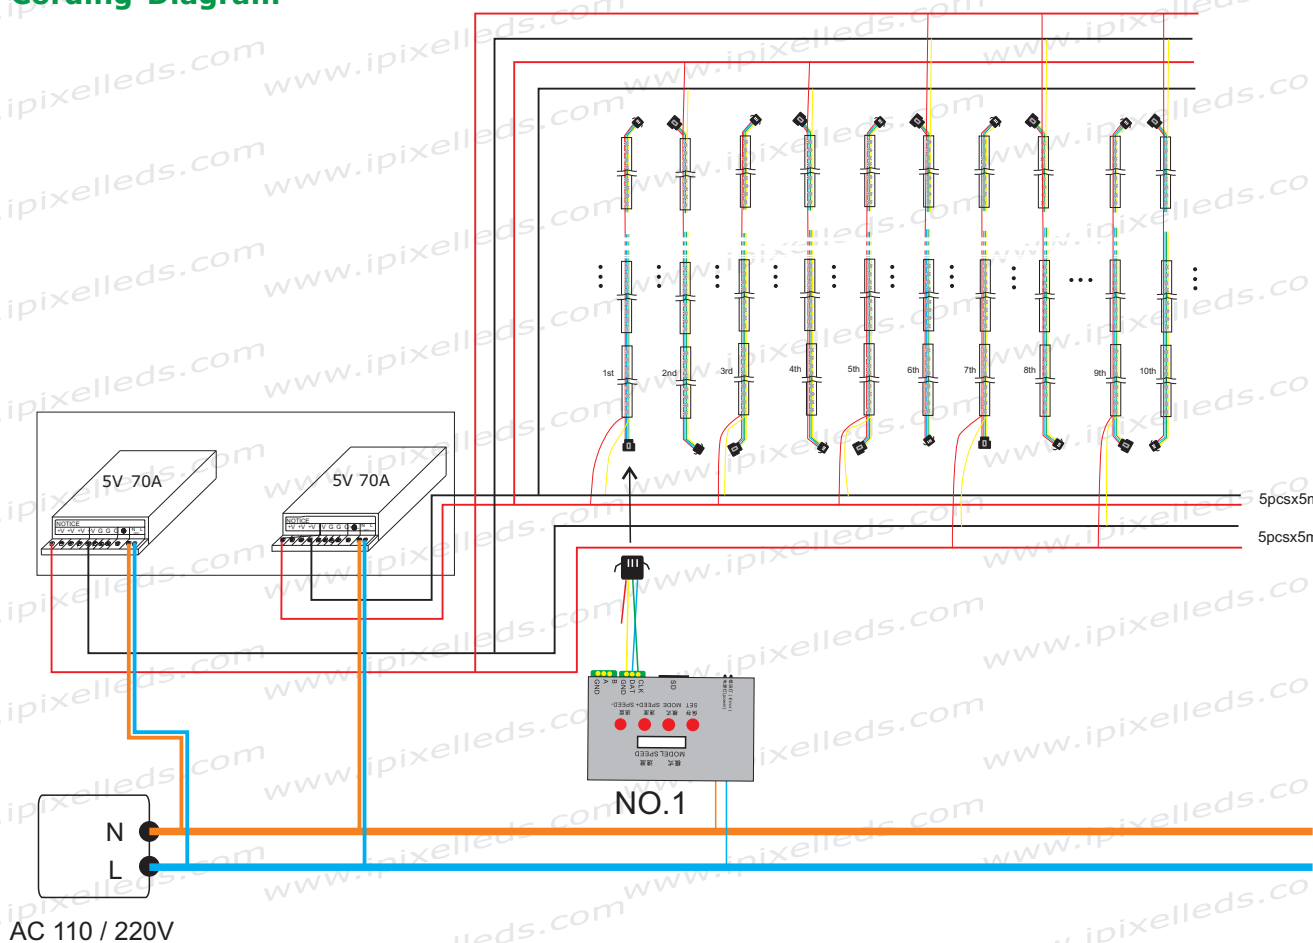

Cording Diagram

This strip 60Pixels (IC) per m,5m/roll (300Pixel),T-1000controller support 2000Pixel Max,
1 Roll strip total power is 72W (5m),each 5V70A(350W) works 4rolls of strip .
You also could use T4000、T8000 SD controller for more LED pixels

Add: A2 Building Ming Jin hai Industrial Park,Zhou shi Rd ,Shiyan,Baoan,Shenzhen,China. 518108

Tel: 0086-755-85257292 Fax:0086-755-85257929 Web:www.ipixelleds.com

E-mail: inquiry@ipixelleds.com