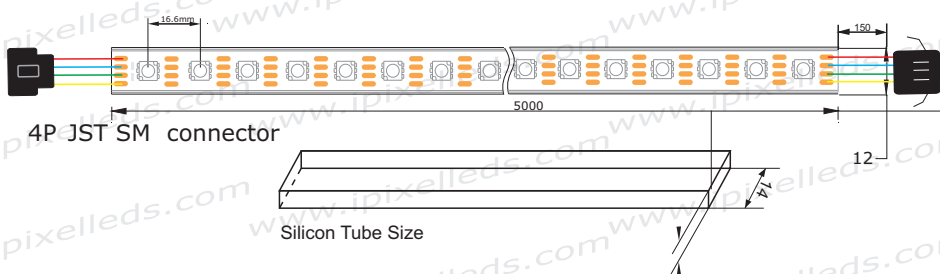

iPixel LED Light Co., Ltd

Outline Dimension: (Unit:mm)