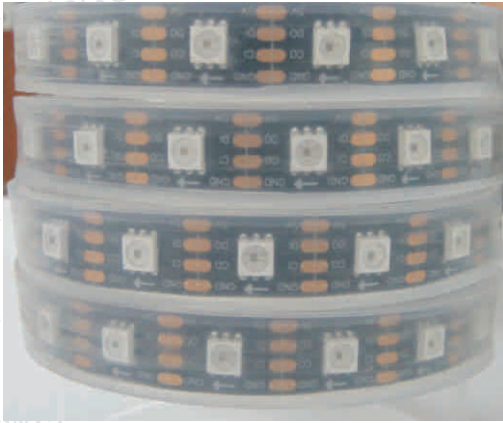

## SK9822/APA102--Addressable LED Strip 1 Meter with 60pcs LEDs

### Features and Benefits:

- Control IC included, supporting numerous Color-change effects;
- Pcontrol by SD controller,Arduino,DMX512,Artnet
- Flexible PCB 5V low voltage input;
- PCB Color: White & Black available for choose
- Absolutely addressable ,each IC built inside RGB LED
- 5M per roll, Customer's size available also
- The non-waterproof version strip attached white color 3M tape on back side of strip we recommend you put extra silicon to seal the strip avoid strip fall off each LED cut-able

## Technical Parameters:

Light source	Epistar 5050 SMD LEDs
Beam angle	140 deg.
Operating voltage	DC5V
Consumption watts per 60 LEDs/M	14(max)W
Pixel pitch (mm)	P16.6mm
Pixel resolution (Dot/m <sup>2</sup> )	3600
Entire piece LED quantity	60 pcs
Printed circuit board thickness	0.25mm
Operation Temperature	-40°C-40°C
Storage Temperature	-10°C-50°C