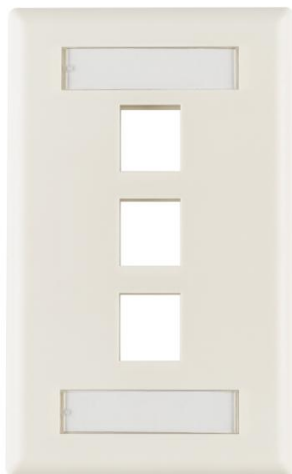

Specification Sheet

Part Number: FPITRIPLE-FW

Single Gang 3 Port Faceplate With ID Windows, ABS 94V-0, Office White, 1/pkg

Article Number	854-39265
Type	FPITRIPLE
Color	Office White (OEWH)
Features & Benefits	<ul style="list-style-type: none">• Smooth finish, flush mount faceplate enables quick and easy installations.• Plastic windows provide identification and also cover up the mounting screws.• All faceplates come with color-matched mounting screws for a cleaner appearance.
Quantity Per	bag

Product Description

HellermannTyton standard faceplates are easily configured, allowing for additions, deletions or changes to connections. This smooth finish, flush mount faceplate enables quick and easy installations. Offered in single gang and dual gang styles, HellermannTyton standard faceplates are offered in 1, 2, 3, 4, 6 and 12 port configurations. HellermannTyton's line of adhesive labels can be used for identification. All faceplates come with color-matched mounting screws.

Short Description

Single Gang 3 Port Faceplate With ID Windows, ABS 94V-0, Office White, 1/pkg

Global Part Name

FPITRIPLE

Technical Description

Single Gang 3 Port Faceplate With ID Windows, Office White

Port Count